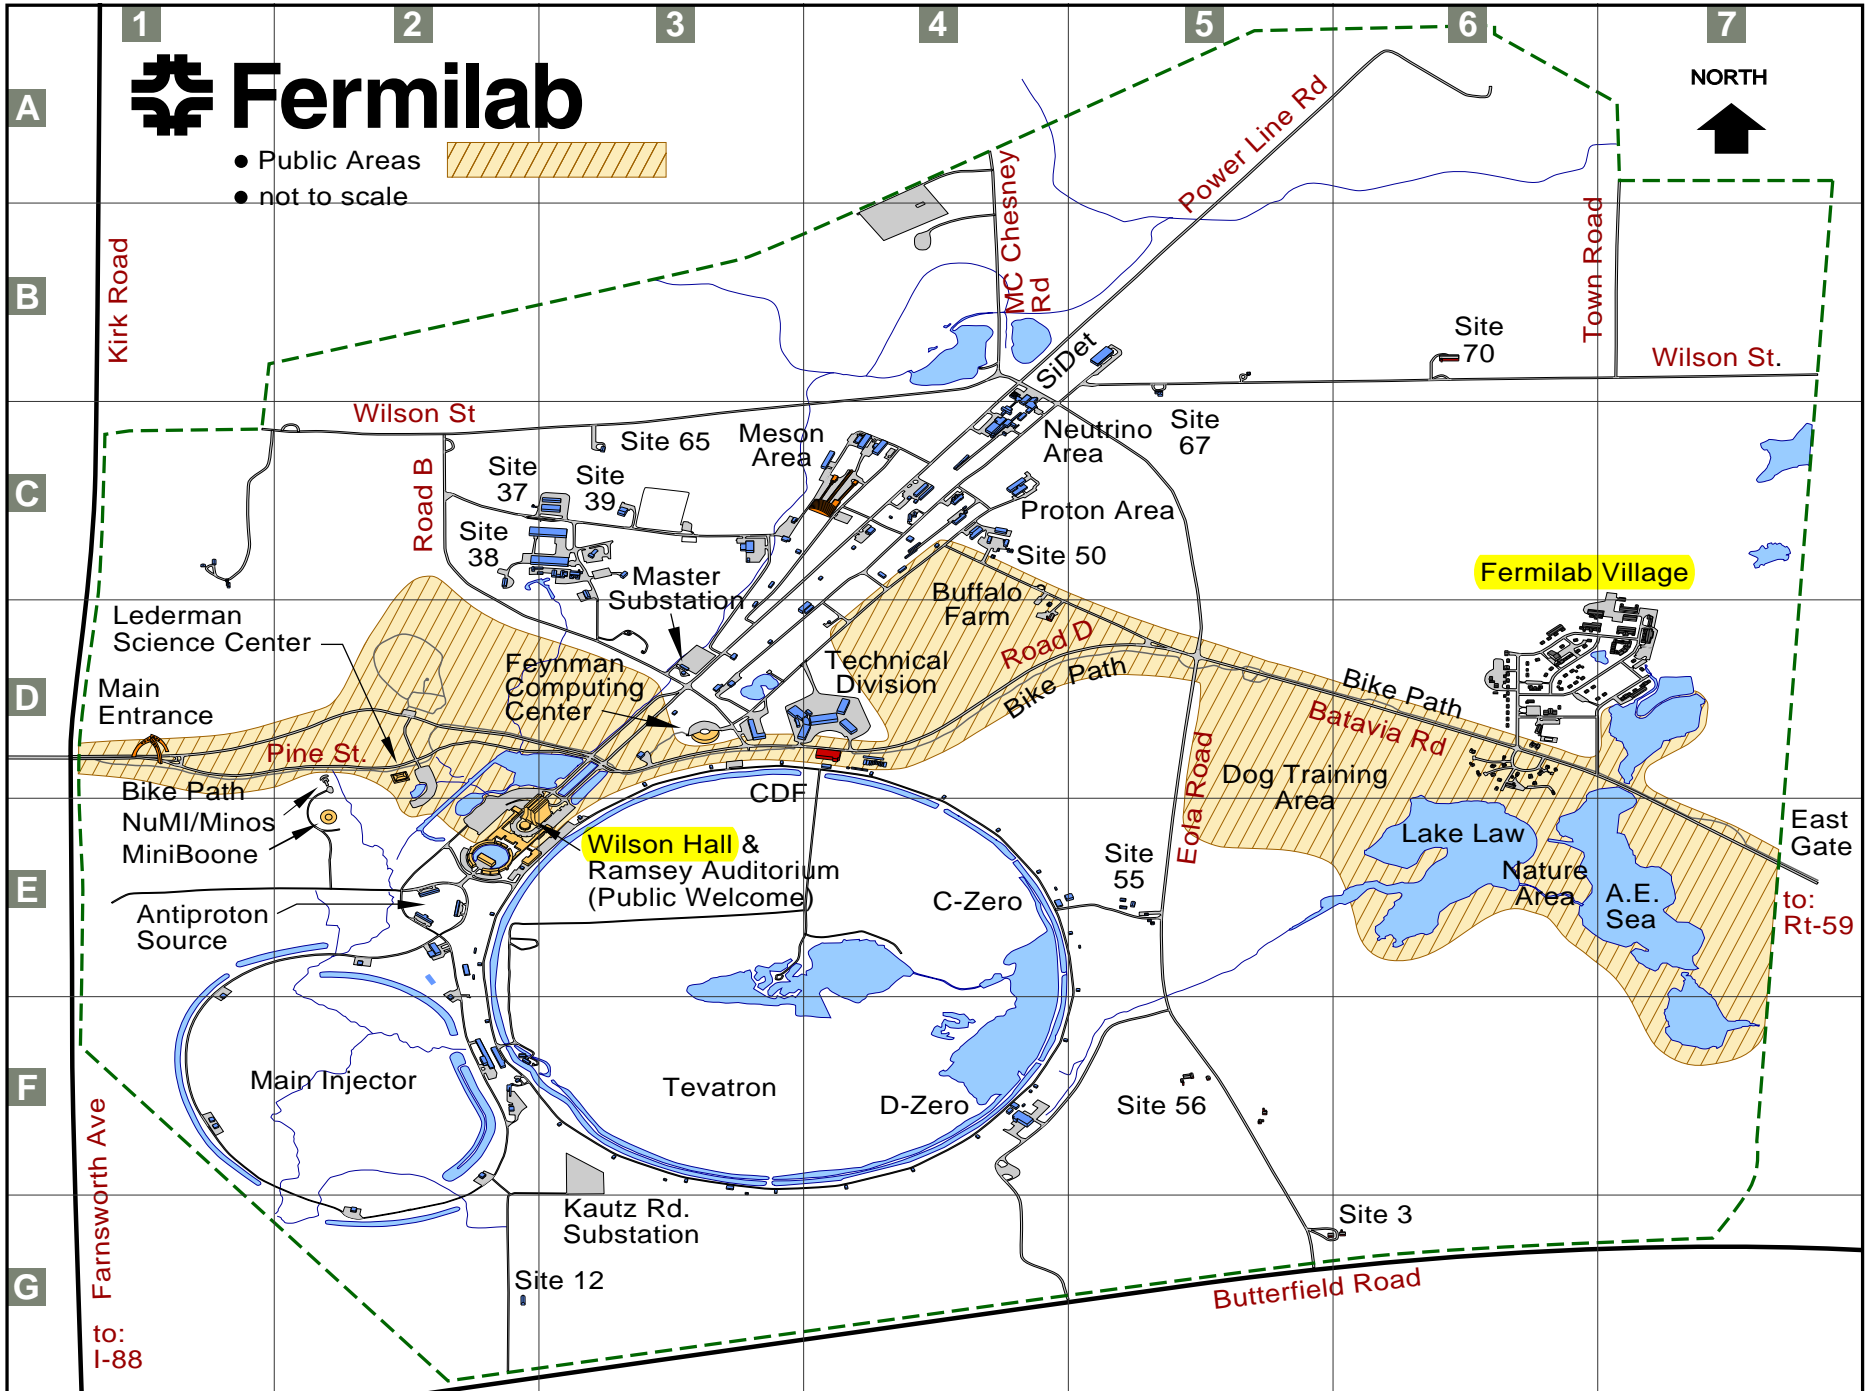

Fermilab

- Public Areas
- not to scale

NORTH

Fermilab Village

Wilson Hall & Ramsey Auditorium (Public Welcome)

East Gate to: Rt-59

Kirk Road

MC Chesney Rd

Power Line Rd

Town Road

Wilson St.

Wilson St

Road B

Road D

Pine St.

Eola Road

Batavia Rd

Farnsworth Ave to: I-88

Butterfield Road

A

B

C

D

E